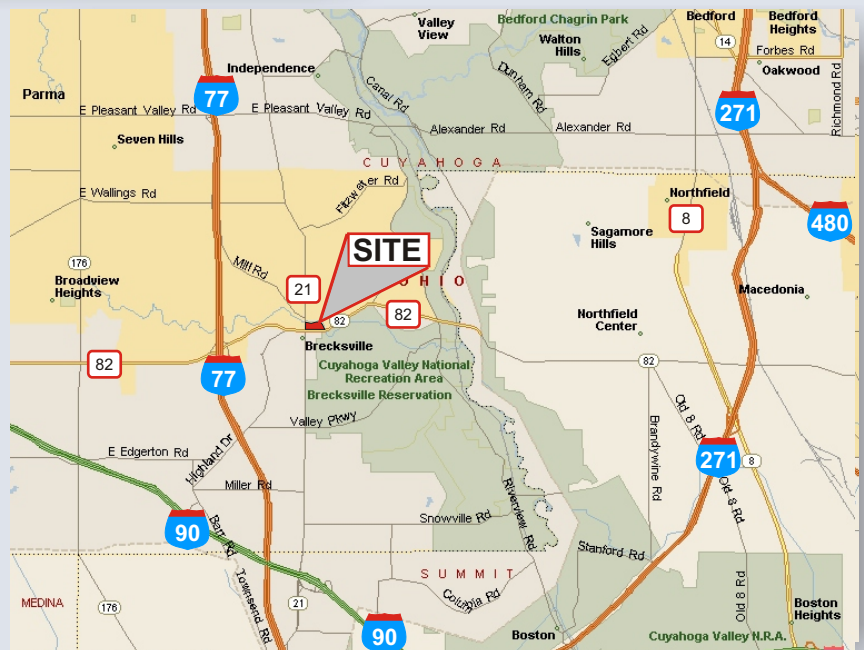

Brecksville, OH

Creekview Commons

- Neighborhood shopping center located on the corner of S.R. 82 and S.R. 21
- Anchored by a quality regional supermarket, Heinen's
- Heinen's draws from a large trade area

Trade Area 5 mile radius

Population	69,384
Households	26,964
Average Household Income	\$89,307

Anchor Tenants

30575 Bainbrige Road
Suite 100
Solon, Ohio 44139
Tel. 440.914.4300
Fax. 440.914.0437